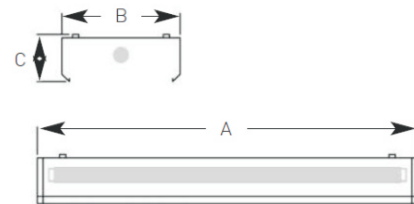

Product Data Sheet

Patriot T8 Surface Linear c/w VDT (Cat 2) Louvre

Supplied Less Lamp

- Range of surface linear luminaires for commercial installations
- Post painted steel construction with moulded end caps and high quality aluminium Louvre

FPL = Fixing Point Length
FPW = Fixing Point Width

Code	Lamp	Description	A	B	C	FPL	FPW
ANPS136/2/HF	T8	1 x 36W	1255	210	67	1010	95
ANPS158/2/HF	T8	1 x 58W	1555	210	67	1310	95
ANPS170/2/HF	T8	1 x 70W	1820	210	67	1575	95
ANPS236/2/HF	T8	2 x 36W	1255	210	67	1010	95
ANPS258/2/HF	T8	2 x 58W	1555	210	67	1310	95
ANPS270/2/HF	T8	2 x 70W	1820	210	67	1575	95