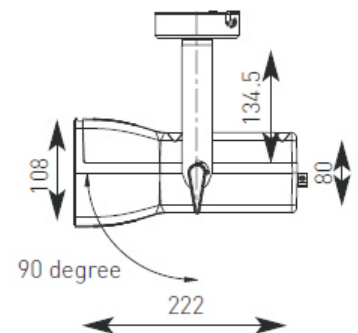

Product Data Sheet

Surface Projector

Supplied Less Lamp

- Die cast aluminium housing
- Integral low loss metal halide control gear complete with timed ignitor as standard
- Fitted with safety glass
- Optional surface mounted swivel base for ease of installation and variable luminaire aiming

CE F IP20

ANSELL DESIGN