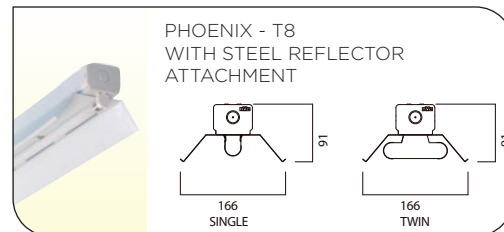

**Steel reflector:** Made from steel with white gloss powder coated finish. Slots in the top of the reflector provide some upward light distribution for an improved lighting effect.

ORDER CODE	DESCRIPTION
WIRE GUARD	
NPH/WG/18	PHOENIX WIRE GUARD 18W
NPH/WG/36	PHOENIX WIRE GUARD 36W
NPH/WG/58	PHOENIX WIRE GUARD 58W
NPH/WG/70	PHOENIX WIRE GUARD 70W