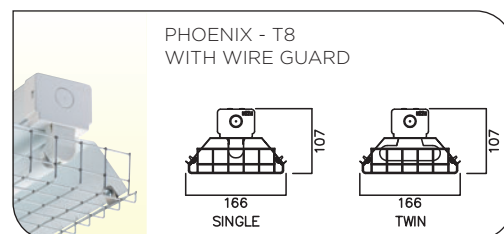

Wire guard: Made from zinc coated steel mesh. Secures to steel reflector with fixing kit supplied.

ORDER CODE	DESCRIPTION
ASYMMETRIC STEEL REFLECTORS	
NPH/REFL/18/ST/ASYM	PHOENIX REFLECTOR STEEL ASYMMETRIC 18W
NPH/REFL/36/ST/ASYM	PHOENIX REFLECTOR STEEL ASYMMETRIC 36W
NPH/REFL/58/ST/ASYM	PHOENIX REFLECTOR STEEL ASYMMETRIC 58W
NPH/REFL/70/ST/ASYM	PHOENIX REFLECTOR STEEL ASYMMETRIC 70W