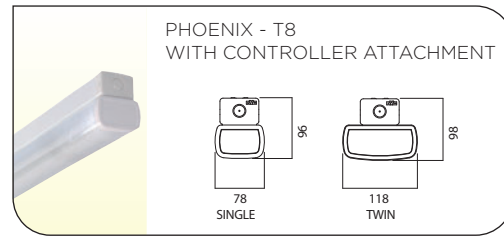

# T8 ATTACHMENTS

All attachments for the T8 battens are supplied as separate items.

## T8 ATTACHMENTS

ORDER CODE	DESCRIPTION
CONTROLLERS	
NPH/CNTR/118	PHOENIX CONTROLLER 1X18W
NPH/CNTR/136	PHOENIX CONTROLLER 1X36W
NPH/CNTR/158	PHOENIX CONTROLLER 1X58W
NPH/CNTR/170	PHOENIX CONTROLLER 1X70W
NPH/CNTR/218	PHOENIX CONTROLLER 2X18W
NPH/CNTR/236	PHOENIX CONTROLLER 2X36W
NPH/CNTR/258	PHOENIX CONTROLLER 2X58W
NPH/CNTR/270	PHOENIX CONTROLLER 2X70W