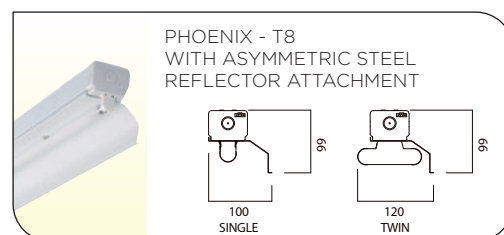

Asymmetric steel reflector: Made from steel with white gloss powder coated finish. The asymmetric profile provides directional lighting and is ideal for wall washing.

ORDER CODE	DESCRIPTION
ALUMINIUM REFLECTORS	
NPH/REFL/18/AL	PHOENIX REFLECTOR ALU 18W
NPH/REFL/36/AL	PHOENIX REFLECTOR ALU 36W
NPH/REFL/58/AL	PHOENIX REFLECTOR ALU 58W
NPH/REFL/70/AL	PHOENIX REFLECTOR ALU 70W