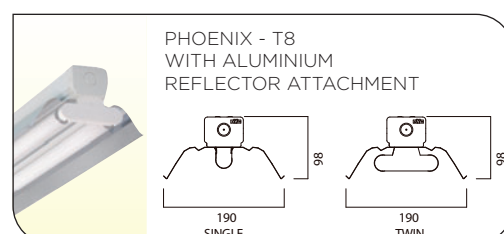

Aluminium reflector: Made from aluminium with a polished specular finish. Ideal for warehouses with racking aisles and other applications where maximum efficiency is required.