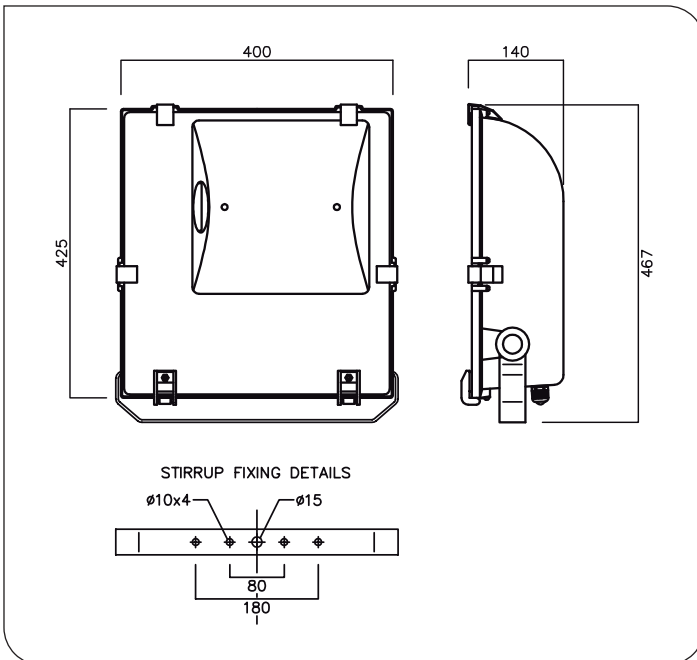

(CO) **COLORADO**

Colorado wire guard

Detail of clips securing glass cover

IP65 aluminium diecast asymmetric flood for 250W & 400W SON and HQI lamps.

APPLICATIONS

- Building façade illumination
- Small sports grounds

SPECIFICATION

- SON-T 250W & 400W
- HQI-T 250W & 400W
- Supplied with European brand lamp
- Asymmetric distribution

CONSTRUCTION

- Aluminium diecast body
- Matt grey light textured finish
- One-piece easy-access cover. No tools required.
- Polished aluminium reflector with dimpled finish.

	Weight	Windage:
250W SON	9.85kg	0.17m <sup>2</sup>
400W SON	11.20kg	0.17m <sup>2</sup>
250W HQI	8.90kg	0.17m <sup>2</sup>
400W HQI	9.80kg	0.17m <sup>2</sup>

ATTACHMENTS

ORDER CODE	DESCRIPTION
NCO/WG	COLORADO WIRE GUARD