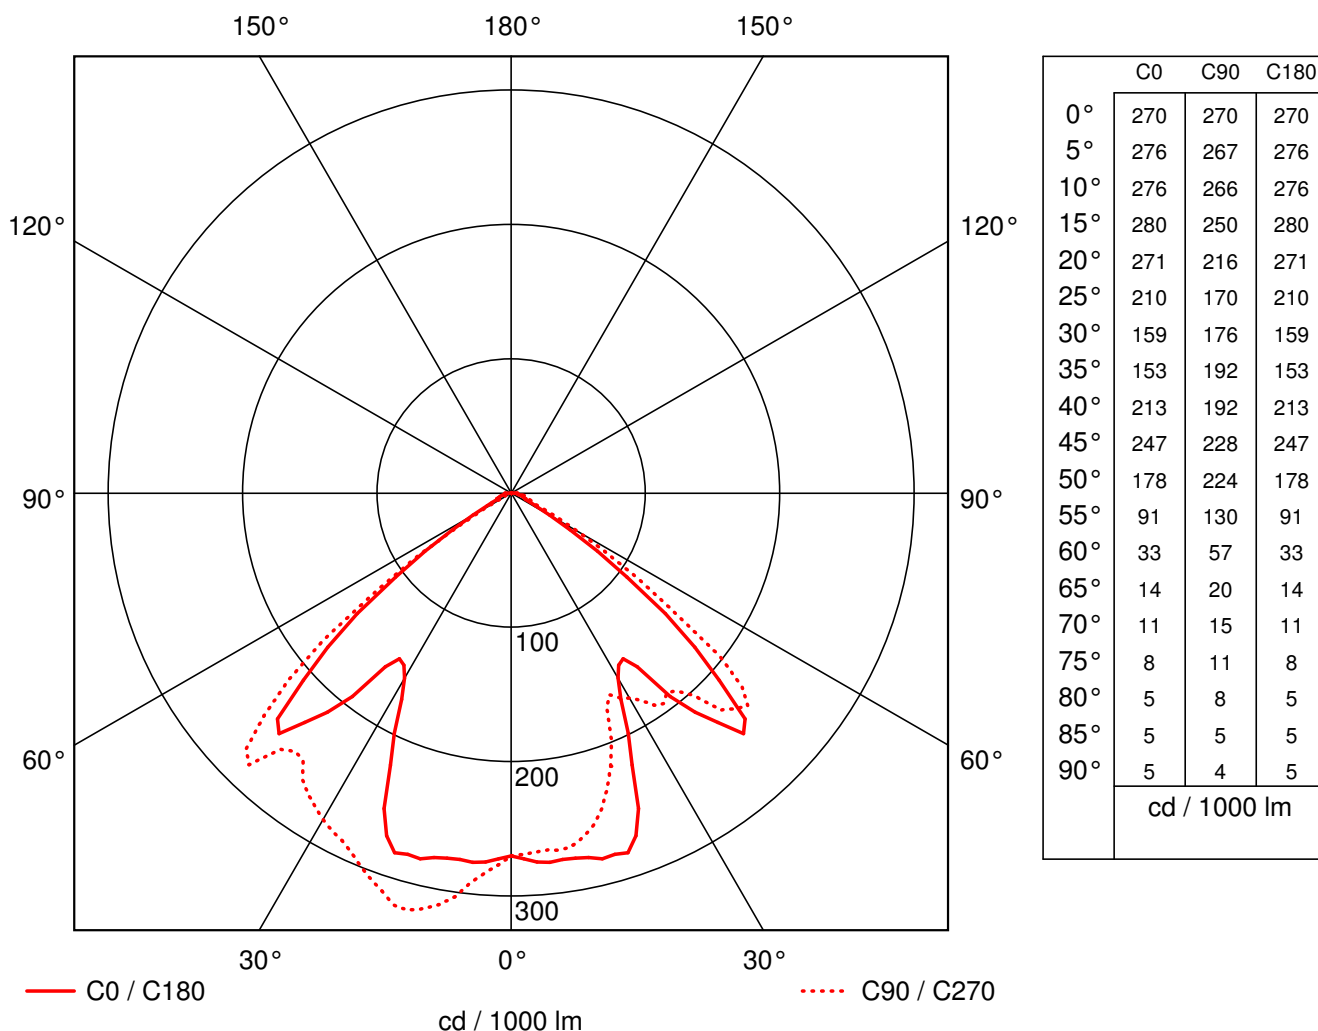

Object :
 Installation :
 Project number :
 Date : 21.06.2010

Luminaire data

NVC LIGHTING LTD, MICHIGAN 1X26W PLC DOWNLIGHTER (NMI126HF)

LDC

Manufacturer : NVC LIGHTING LTD
 Order number : NMI126HF
 Luminaire name : MICHIGAN 1X26W PLC DOWNLIGHTER
 Equipment : 1 x 26W PLC WHITE 0 W / 1800 lm
 Dimensions : D 225 mm x H 7 mm
 File name : NMI126HF.ltd

Efficiency factor : 66.2% (A50)
 Light distribution : asymmetric
 Beam Angle : -- C0
 53.4° C90
 -- C180
 52.5° C270

Object :
Installation :
Project number :
Date : 21.06.2010

NVC LIGHTING LTD, MICHIGAN 1X26W PLC DOWNLIGHTER (NMI126HF)

Data sheet

Manufacturer: NVC LIGHTING LTD

NMI126HF MICHIGAN 1X26W PLC DOWNLIGHTER

Luminaire data

Luminaires efficiency : 66.2% (A50)
 ↓ 100.0% ↑ 0.0%

Control gear :
System power : 27 W
Diameter : 225 mm
Height : 7 mm

Equipped with

Number of : 1
Designation : 26W PLC
 WHITE
Power : 0 W
Colour :
Luminous flux : 1800 lm