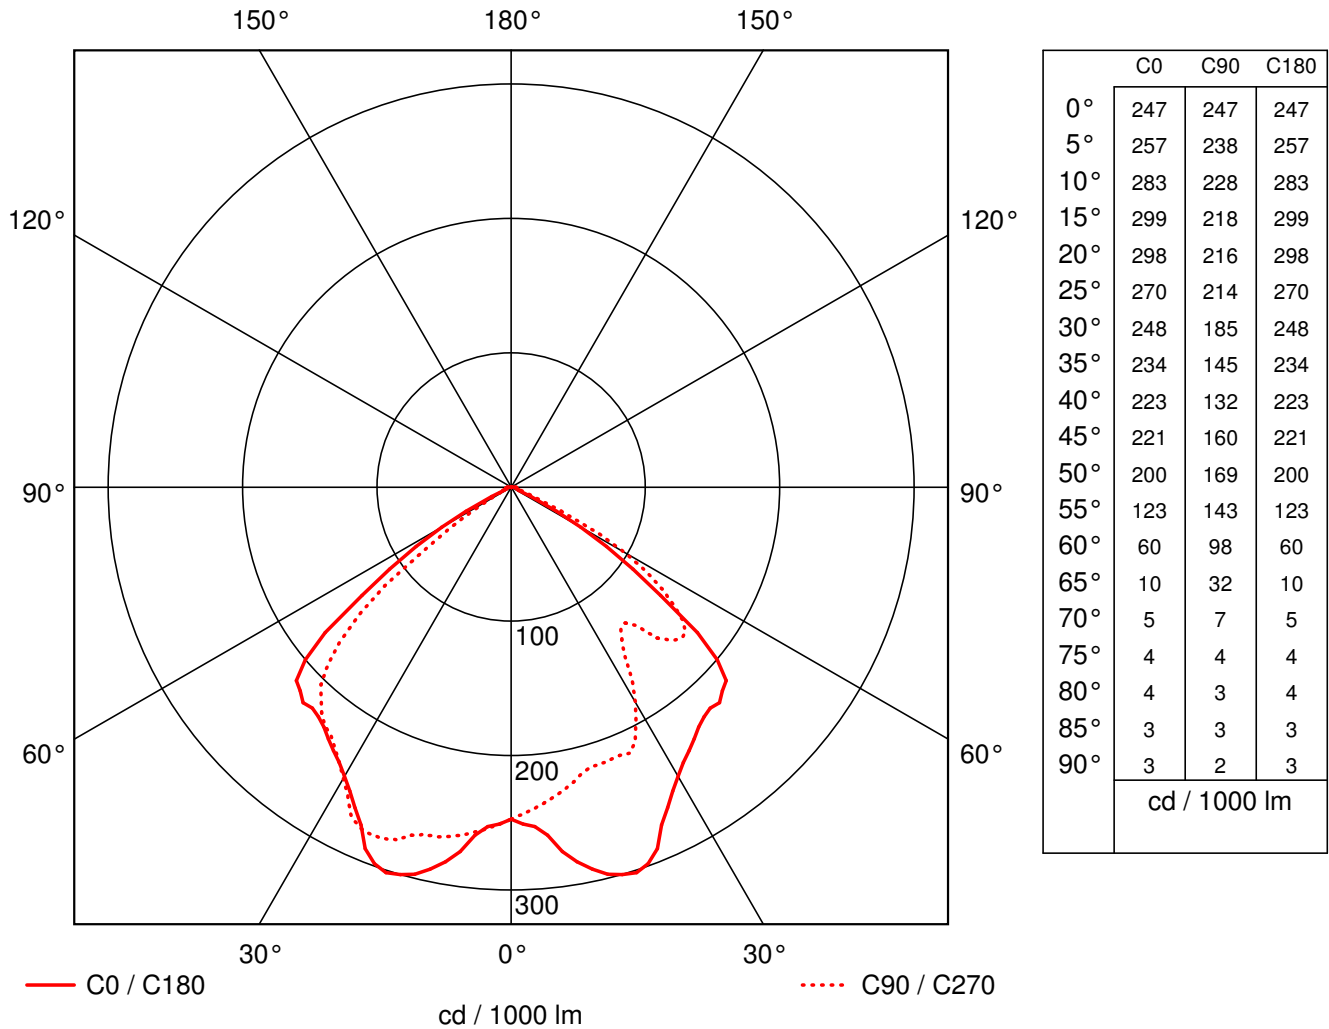

Object :
 Installation :
 Project number :
 Date :

Luminaire data

NVC LIGHTING LTD, MICHIGAN 2X18W PLC DOWNLIGHTER (NMI218HF)

LDC

Manufacturer	: NVC LIGHTING LTD	Efficiency factor	: 65.3% (A50)
Order number	: NMI218HF	Light distribution	: asymmetric
Luminaire name	: MICHIGAN 2X18W PLC DOWNLIGHTER	Beam Angle	: 53.2° C0 -- C90
Equipment	: 2 x 18W PLC WHITE 0 W / 1200 lm		53.2° C180
Dimensions	: D 225 mm x H 7 mm		49.7° C270
File name	: NMI218HF.ldt		

Object :
Installation :
Project number :
Date :

NVC LIGHTING LTD, MICHIGAN 2X18W PLC DOWNLIGHTER (NMI218HF)

Data sheet

Manufacturer: NVC LIGHTING LTD

NMI218HF MICHIGAN 2X18W PLC DOWNLIGHTER

Luminaire data

Luminaires efficiency : 65.3% (A50)
 ↓ 99.9% ↑ 0.1%
Control gear :
System power : 38 W
Diameter : 225 mm
Height : 7 mm

Equipped with

Number of : 2
Designation : 18W PLC
 WHITE
Power : 0 W
Colour :
Luminous flux : 1200 lm