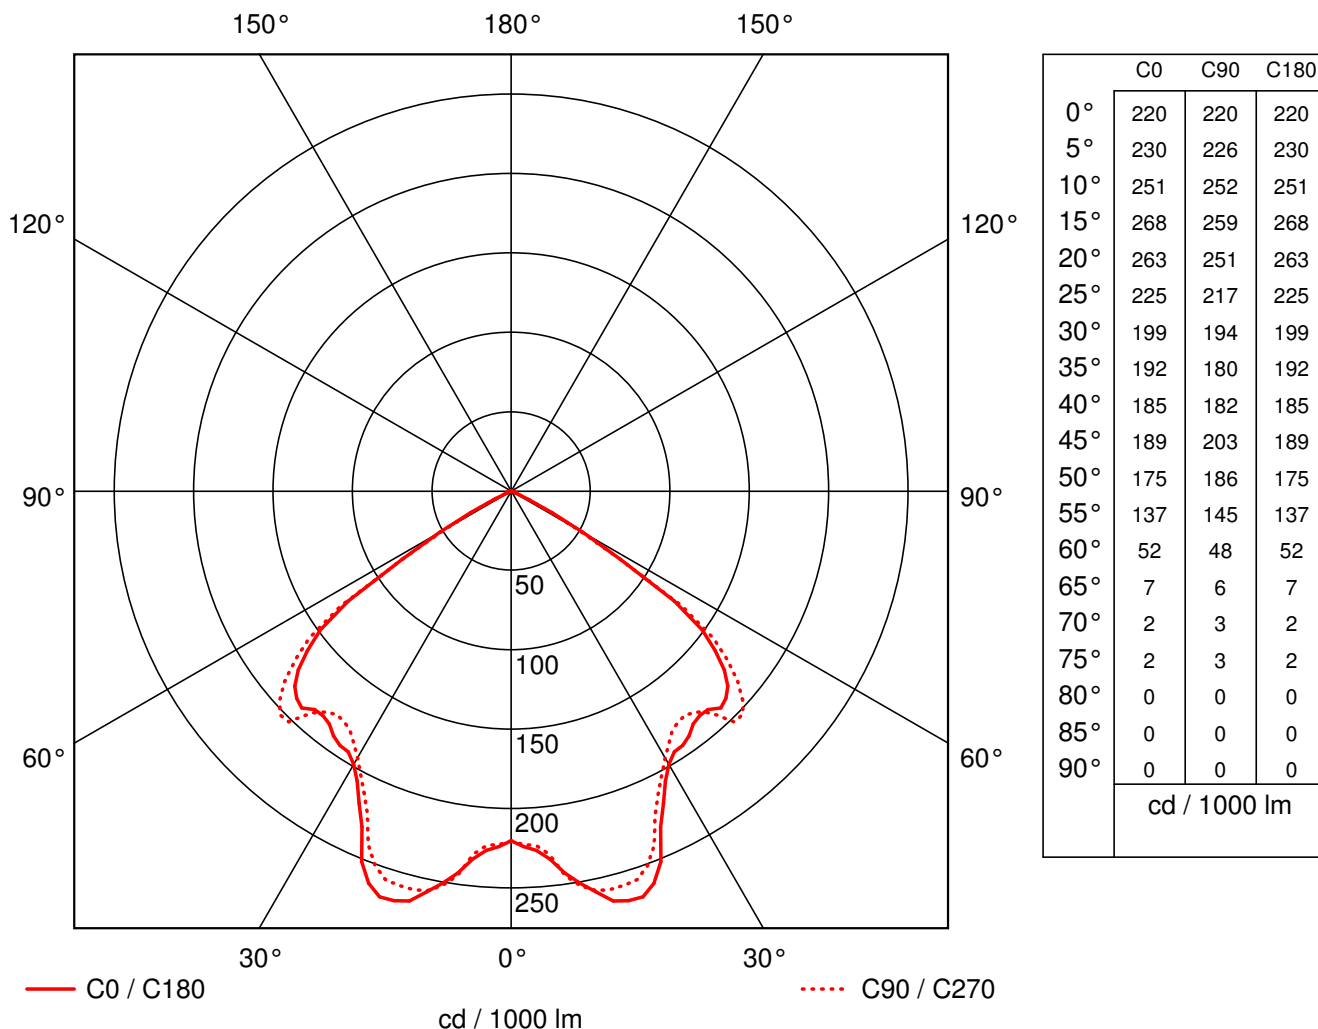

Object :
 Installation :
 Project number :
 Date :

Luminaire data

NVC LIGHTING LTD, MICHIGAN 2X26w PL-C Downlight (NMI226HF)

LDC

Manufacturer : NVC LIGHTING LTD
 Order number : NMI226HF
 Luminaire name : MICHIGAN 2X26w PL-C Downlight
 Equipment : 2 x 26w PL-C white 0 W / 1800 lm
 Dimensions : D 230 mm x H 5 mm
 File name : NMI226HF.Idt
 Efficiency factor : 56.5% (A50)
 Light distribution : sym. to C0-C180 / C90-C270
 Beam Angle : 110.4° C0-C180
 111.1° C90-C270

Object :
Installation :
Project number :
Date :

NVC LIGHTING LTD, MICHIGAN 2X26w PL-C Downlight (NMI226HF)

Data sheet

Manufacturer: NVC LIGHTING LTD

NMI226HF MICHIGAN 2X26w PL-C Downlight

Luminaire data

Luminaires efficiency : 56.5% (A50)
 ↓ 100.0% ↑ 0.0%

Control gear :
System power : 49 W
Diameter : 230 mm
Height : 5 mm

Equipped with

Number of : 2
Designation : 26w PL-C white
Power : 0 W
Colour :
Luminous flux : 1800 lm