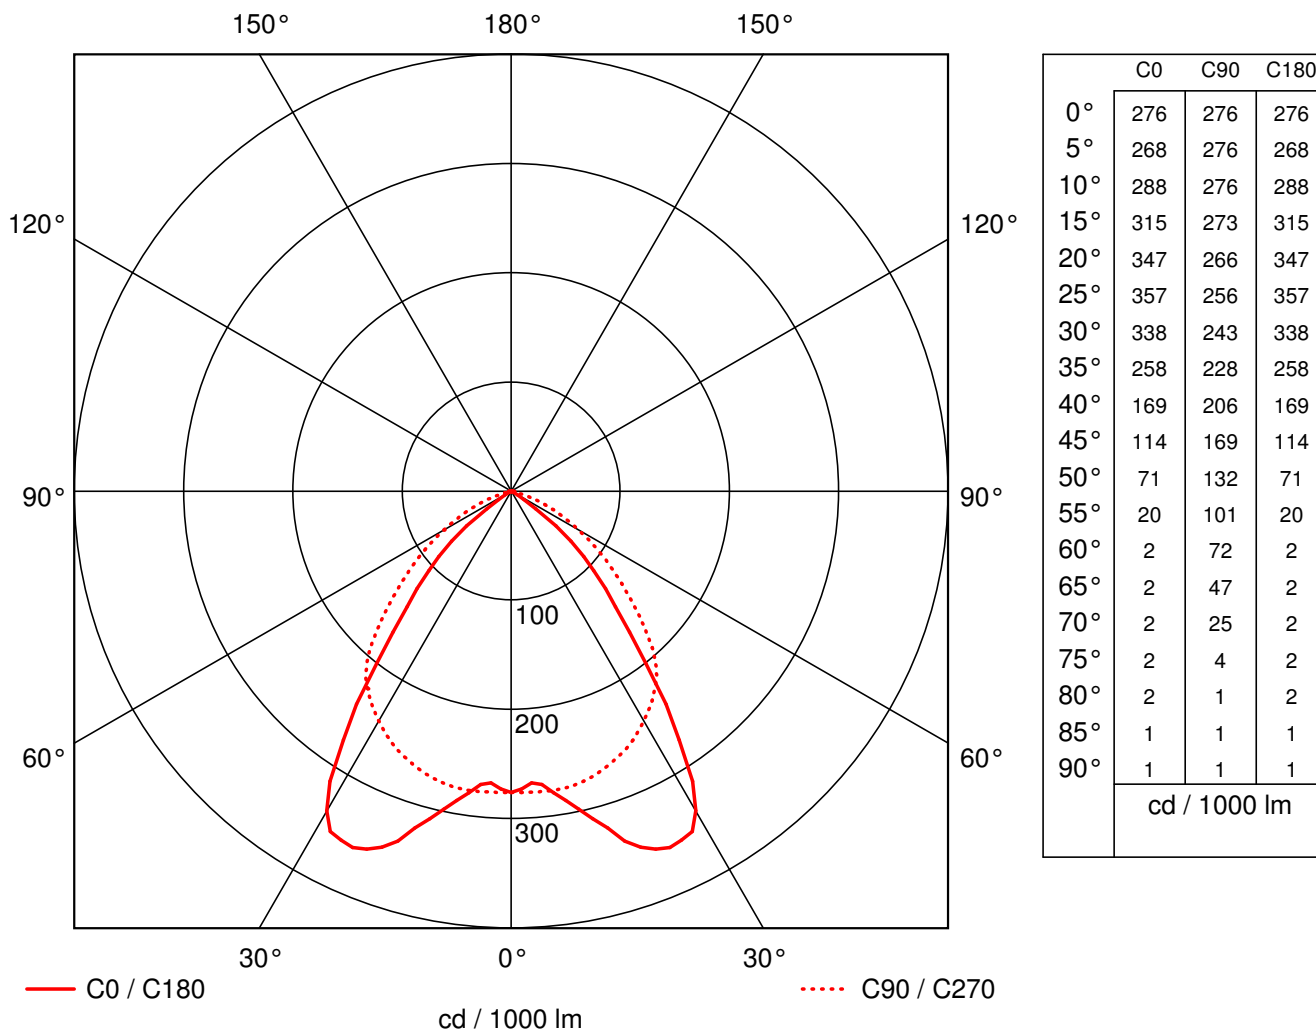

Object :
 Installation :
 Project number :
 Date : 28.01.2011

Luminaire data

NVC LIGHTING, MONTANA 4X36W RECESSED (!NMT436HF)

Lighting Technology

LDC

Manufacturer : NVC LIGHTING
 Order number : !NMT436HF
 Luminaire name : MONTANA 4X36W RECESSED
 Equipment : 4 x 36w white T8 TRIPHOS 0 W / 33!
 Dimensions : L 1200 mm x W 600 mm x H 0.0 mm
 File name : NMT436HF0609.LDT

Efficiency factor : 65.6% (A50)
 Light distribution : sym. to C0-C180 / C90-C270
 Beam Angle : 78.9° C0-C180
 87.5° C90-C270

Object :
Installation :
Project number :
Date : 28.01.2011

NVC LIGHTING, MONTANA 4X36W RECESSED (!NMT436HF)

Data sheet

Manufacturer: NVC LIGHTING

!NMT436HF MONTANA 4X36W RECESSED

Luminaire data

Luminaires efficiency : 65.6% (A50)
 ↓ 100.0% ↑ 0.0%

Control gear :
System power : 139.6 W
Length : 1200 mm
Width : 600 mm

Equipped with

Number of : 4
Designation : 36w white T8
 TRIPHOS
Power : 0 W
Colour :
Luminous flux : 3350 lm