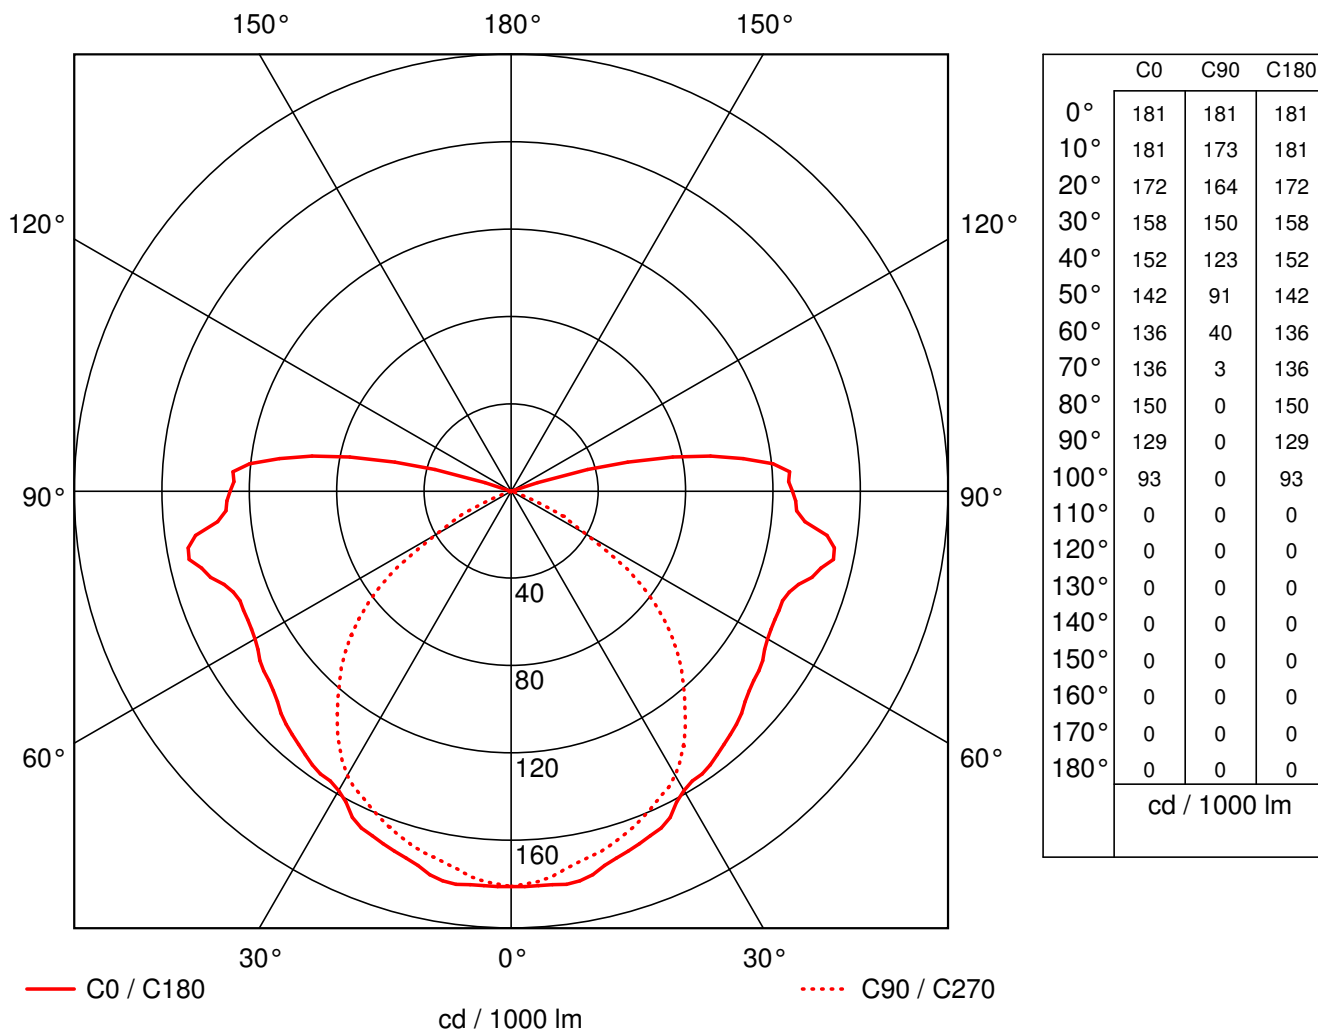

Object :  
 Installation :  
 Project number :  
 Date : 15.06.2010

**Luminaire data**

**NVC LIGHTING LKTD, NEBRASKA 8w Non-maintained eme... (NNE1X8NM3)**

**LDC**

Manufacturer : NVC LIGHTING LKTD  
 Order number : NNE1X8NM3  
 Luminaire name : NEBRASKA 8w Non-maintained emergency bul  
 Equipment : 1 x 8w White EMERGENCY 0 W / 63  
 Dimensions : L 345 mm x W 117 mm x H 76 mm  
 File name : NNE1X8NM3.ltd

Efficiency factor : 74.3% (B31)  
 Light distribution : sym. to C0-C180 / C90-C270  
 Beam Angle : -- C0-C180  
 100.3° C90-C270

Object :  
Installation :  
Project number :  
Date : 15.06.2010

#### Luminaire data

Luminaires efficiency : 74.3% (B31)  
  ↓ 89.4% ↑ 10.6%

Control gear :  
System power : 11 W  
Length : 345 mm  
Width : 117 mm  
Height : 76 mm

#### Equipped with

Number of : 1  
Designation : 8w White  
                  EMERGENCY  
Power : 0 W  
Colour :  
Luminous flux : 63 lm