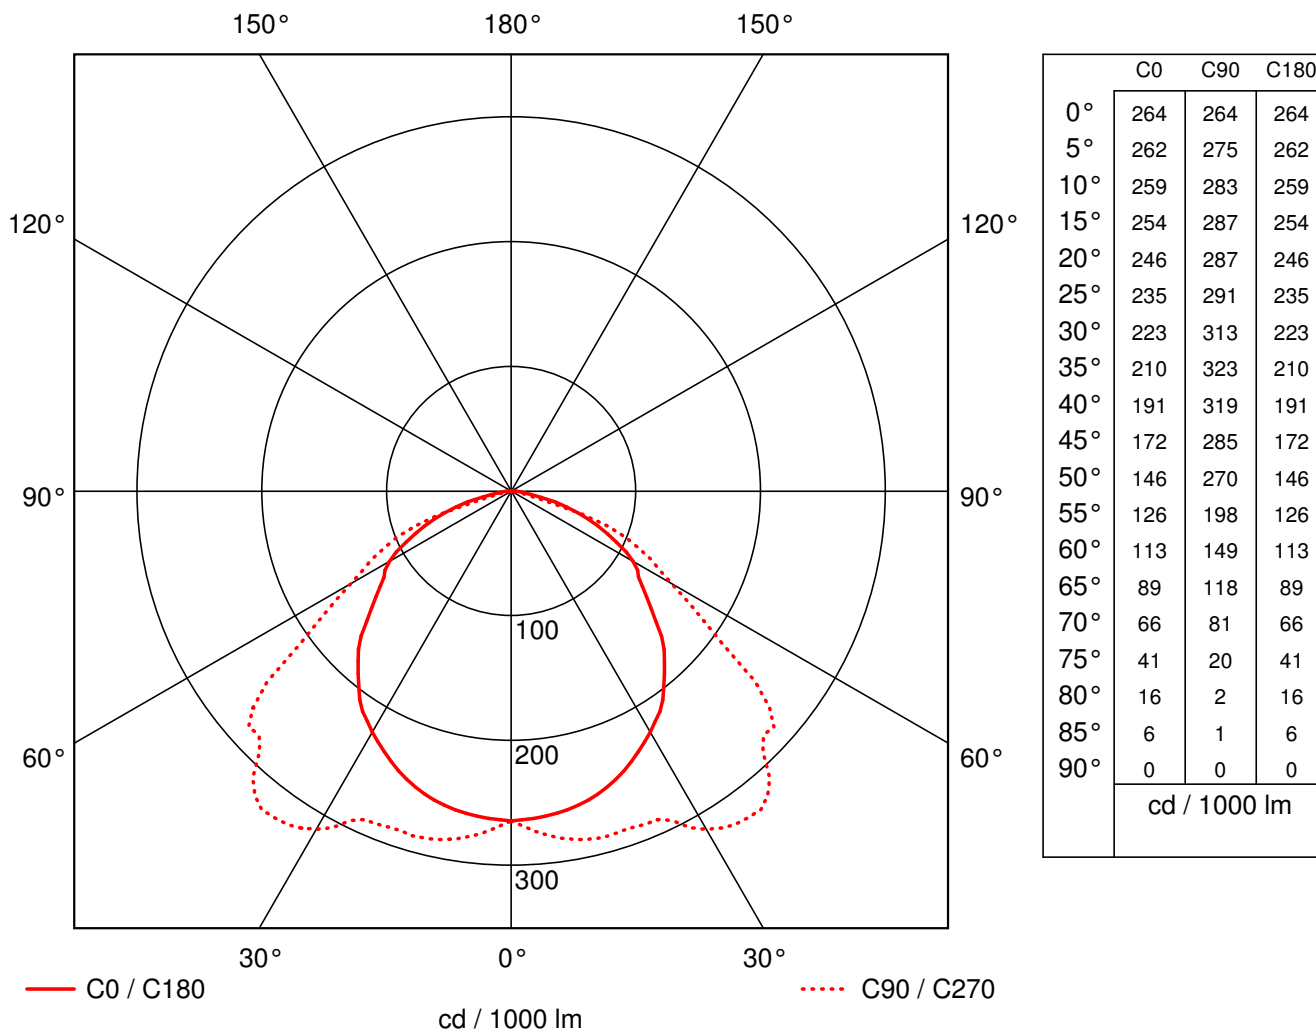

Object :
 Installation :
 Project number :
 Date : 08.06.2010

Luminaire data

NVC Lighting Ltd, OREGON 4x55w PLL LUMINAIRE (NOR455-PLL)

LDC

Manufacturer : NVC Lighting Ltd
 Order number : NOR455-PLL
 Luminaire name : OREGON 4x55w PLL LUMINAIRE
 Equipment : 4 x 55w PLL white 840 0 W / 4800 lm
 Dimensions : L 730 mm x W 465 mm x H 100 mm
 File name : NOR455-PLL.Idt

Efficiency factor : 93.3% (A40)
 Light distribution : sym. to C0-C180 / C90-C270
 Beam Angle : 94.1° C0-C180
 117.5° C90-C270

Object :
Installation :
Project number :
Date : 08.06.2010

NVC Lighting Ltd, OREGON 4x55w PLL LUMINAIRE (NOR455-PLL)

Data sheet

Manufacturer: NVC Lighting Ltd

NOR455-PLL OREGON 4x55w PLL LUMINAIRE

Luminaire data

Luminaires efficiency : 93.3% (A40)
 ↓ 99.9% ↑ 0.1%

Control gear :
System power : 252 W
Length : 730 mm
Width : 465 mm
Height : 100 mm

Equipped with

Number of : 4
Designation : 55w PLL white
 840
Power : 0 W
Colour :
Luminous flux : 4800 lm