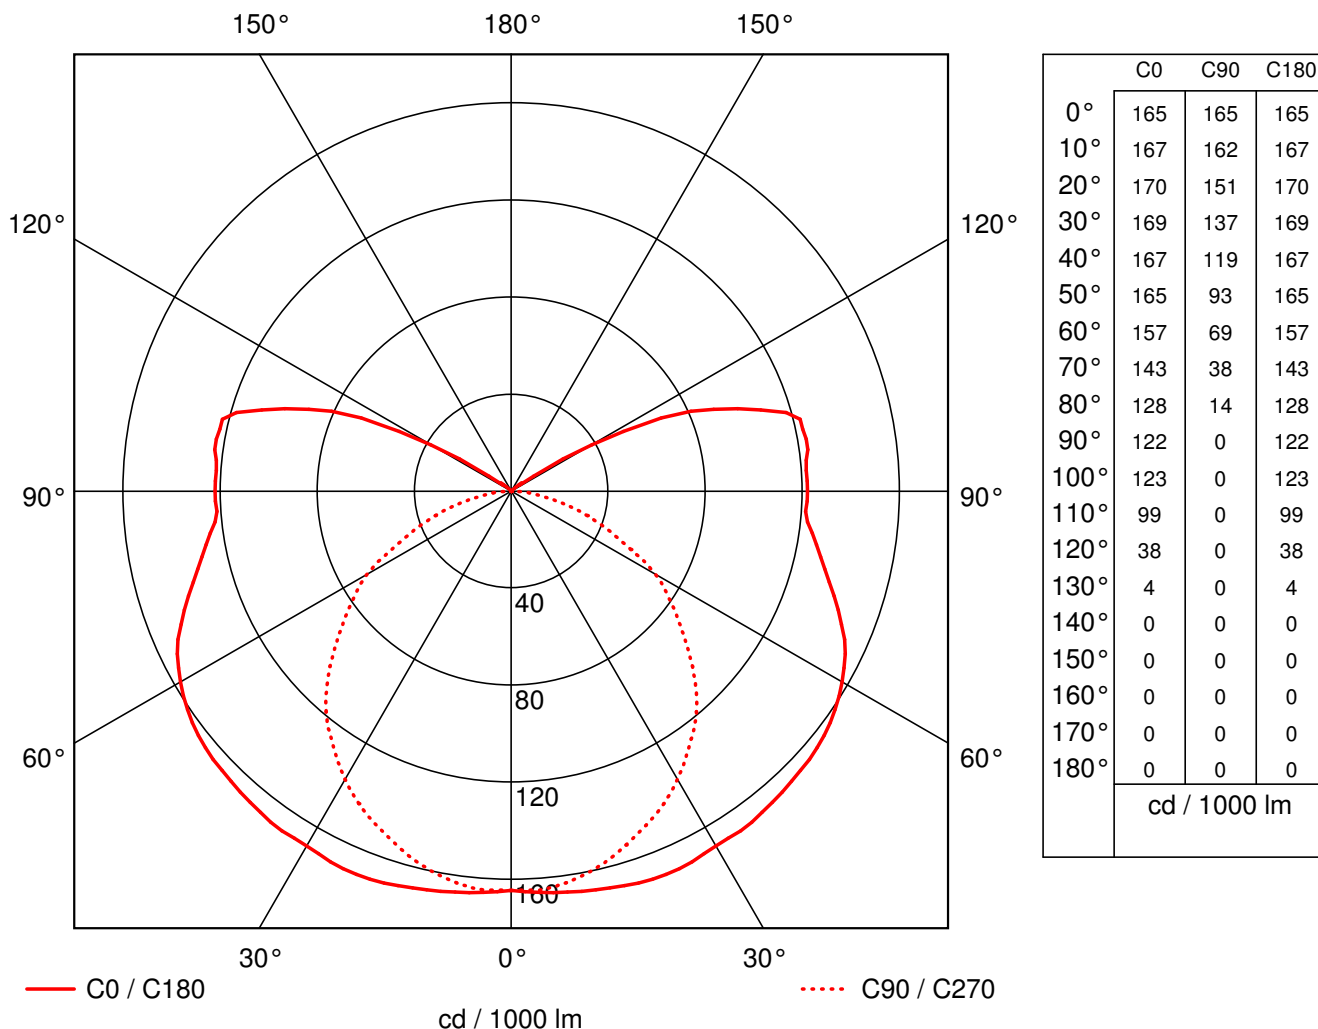

Object :
 Installation :
 Project number :
 Date : 26.01.2011

Luminaire data

NVC LIGHTING LTD, PHOENIX 1x35w T5 BATTEN (!NPH135-T5-840).

LDC

Manufacturer : NVC LIGHTING LTD
 Order number : !NPH135-T5-840
 Luminaire name : PHOENIX 1x35w T5 BATTEN
 Equipment : 1 x 35watt T5/840 0 W / 3320 lm
 Dimensions : L 1470 mm x W 45 mm x H 70 mm
 File name : NPH149-T5-840.ltd

Efficiency factor : 92.7% (B21)
 Light distribution : sym. to C0-C180 / C90-C270
 Beam Angle : -- C0-C180
 106.4° C90-C270

Object :
Installation :
Project number :
Date : 26.01.2011

NVC LIGHTING LTD, PHOENIX 1x35w T5 BATTEN (!NPH135-T5-840).

Data sheet

Manufacturer: NVC LIGHTING LTD

!NPH135-T5-840 PHOENIX 1x35w T5 BATTEN

Luminaire data

Luminaires efficiency : 92.7% (B21)
 ↓ 80.4% ↑ 19.6%

Control gear :
System power : 38 W
Length : 1470 mm
Width : 45 mm
Height : 70 mm

Equipped with

Number of : 1
Designation : 35watt T5/840
Power : 0 W
Colour :
Luminous flux : 3320 lm