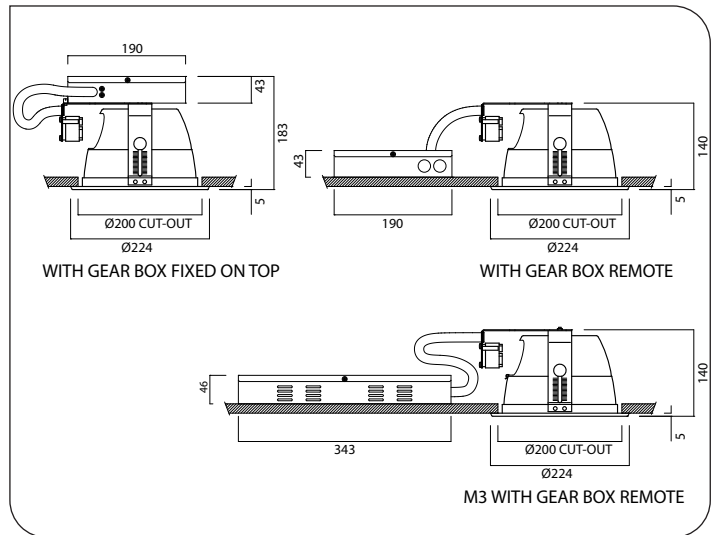

MICHIGAN (MI)

Recessed compact fluorescent down lights.

APPLICATIONS

- Retail
- Corridors and circulation areas
- Toilets

SPECIFICATION

- 18W & 26W PL lamps
- Supplied including European brand colour 840 lamps
- High-frequency control gear, not suitable for frequent switching
- Gear box can be mounted to the side of the fitting if required

CONSTRUCTION

- Aluminium polished faceted reflector
- Steel gear box
- White bezel fitted

OPTIONS

- **Emergency.** Maintained 3 hours available. Suffix M3.
- **Dimming.** Add suffix 1-10, DSI, DA, SD or CF as required.
- **Attachments.** All to be ordered as separate items as listed opposite.