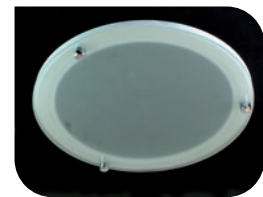

(MI) MICHIGAN

Michigan decorative glass white bezel, all frosted

Drop glass
white bezel inner
frosted glass

Drop glass
white bezel outer
frosted glass

IP44 Kit

BEZELS

ORDER CODE	DESCRIPTION
NMI/BE/CH	MICHIGAN CHROME BEZEL
NMI/BE/SCH	MICHIGAN SATIN CHROME BEZEL

DROP-GLASS KITS

ORDER CODE	DESCRIPTION
NMI/DGK/WH/IF	MICHIGAN D.GLASS WH BEZEL INNER FROSTED
NMI/DGK/WH/OF	MICHIGAN D.GLASS WH BEZEL OUTER FROSTED
NMI/DGK/WH/AF	MICHIGAN D.GLASS WH BEZEL ALL FROSTED
NMI/DGK/WH/CL	MICHIGAN D.GLASS WH BEZEL CLEAR
NMI/DGK/CH/IF	MICHIGAN D.GLASS CH BEZEL INNER FROSTED
NMI/DGK/CH/OF	MICHIGAN D.GLASS CH BEZEL OUTER FROSTED
NMI/DGK/CH/AF	MICHIGAN D.GLASS CH BEZEL ALL FROSTED
NMI/DGK/CH/CL	MICHIGAN D.GLASS CH BEZEL CLEAR
NMI/DGK/SCH/IF	MICHIGAN D.GLASS S.CH BEZEL INNER FROSTED
NMI/DGK/SCH/OF	MICHIGAN D.GLASS S.CH BEZEL OUTER FROSTED
NMI/DGK/SCH/AF	MICHIGAN D.GLASS S.CH BEZEL ALL FROSTED
NMI/DGK/SCH/CL	MICHIGAN D.GLASS S.CH BEZEL CLEAR

ALTERNATIVE BEZELS

Alternative bezels are available in chrome and satin chrome.

DROP-GLASS KITS

Drop glass kits consist of a drop-glass bezel (available in three 3 finishes, white, chrome and satin chrome), the glass itself (available in 4 patterns, inner frosted, outer frosted, all frosted and clear), pillars and fixing screws.

DECORATIVE GLASS KITS

Decorative glass kits are available comprised of a bezel (3 finishes, white, chrome and satin chrome), the glass itself (1 pattern, frosted all-over) and a set of 3 decorative arms.