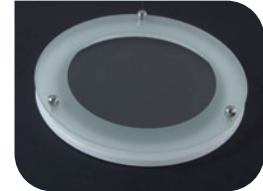

(MI) MICHIGAN

Michigan decorative glass white bezel, all frosted

Drop glass
white bezel inner
frosted glass

Drop glass
white bezel outer
frosted glass

IP44 Kit

BEZELS

ORDER CODE	DESCRIPTION
NMI/BE/CH	MICHIGAN CHROME BEZEL
NMI/BE/SCH	MICHIGAN SATIN CHROME BEZEL

DROP-GLASS KITS

ORDER CODE	DESCRIPTION
NMI/DGK/WH/IF	MICHIGAN D.GLASS WH BEZEL INNER FROSTED
NMI/DGK/WH/OF	MICHIGAN D.GLASS WH BEZEL OUTER FROSTED
NMI/DGK/WH/AF	MICHIGAN D.GLASS WH BEZEL ALL FROSTED
NMI/DGK/WH/CL	MICHIGAN D.GLASS WH BEZEL CLEAR
NMI/DGK/CH/IF	MICHIGAN D.GLASS CH BEZEL INNER FROSTED
NMI/DGK/CH/OF	MICHIGAN D.GLASS CH BEZEL OUTER FROSTED
NMI/DGK/CH/AF	MICHIGAN D.GLASS CH BEZEL ALL FROSTED
NMI/DGK/CH/CL	MICHIGAN D.GLASS CH BEZEL CLEAR
NMI/DGK/SCH/IF	MICHIGAN D.GLASS S.CH BEZEL INNER FROSTED
NMI/DGK/SCH/OF	MICHIGAN D.GLASS S.CH BEZEL OUTER FROSTED
NMI/DGK/SCH/AF	MICHIGAN D.GLASS S.CH BEZEL ALL FROSTED
NMI/DGK/SCH/CL	MICHIGAN D.GLASS S.CH BEZEL CLEAR

ALTERNATIVE BEZELS

Alternative bezels are available in chrome and satin chrome.

DROP-GLASS KITS

Drop glass kits consist of a drop-glass bezel (available in three 3 finishes, white, chrome and satin chrome), the glass itself (available in 4 patterns, inner frosted, outer frosted, all frosted and clear), pillars and fixing screws.

DECORATIVE GLASS KITS

Decorative glass kits are available comprised of a bezel (3 finishes, white, chrome and satin chrome), the glass itself (1 pattern, frosted all-over) and a set of 3 decorative arms.