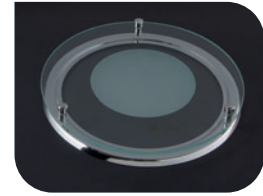

(MI) MICHIGAN

Michigan decorative glass white bezel, all frosted

Drop glass
white bezel inner
frosted glass

Drop glass
white bezel outer
frosted glass

IP44 Kit

BEZELS

ORDER CODE	DESCRIPTION
NMI/BE/CH	MICHIGAN CHROME BEZEL
NMI/BE/SCH	MICHIGAN SATIN CHROME BEZEL

DROP-GLASS KITS

ORDER CODE	DESCRIPTION
NMI/DGK/WH/IF	MICHIGAN D.GLASS WH BEZEL INNER FROSTED
NMI/DGK/WH/OF	MICHIGAN D.GLASS WH BEZEL OUTER FROSTED
NMI/DGK/WH/AF	MICHIGAN D.GLASS WH BEZEL ALL FROSTED
NMI/DGK/WH/CL	MICHIGAN D.GLASS WH BEZEL CLEAR
NMI/DGK/CH/IF	MICHIGAN D.GLASS CH BEZEL INNER FROSTED
NMI/DGK/CH/OF	MICHIGAN D.GLASS CH BEZEL OUTER FROSTED
NMI/DGK/CH/AF	MICHIGAN D.GLASS CH BEZEL ALL FROSTED
NMI/DGK/CH/CL	MICHIGAN D.GLASS CH BEZEL CLEAR
NMI/DGK/SCH/IF	MICHIGAN D.GLASS S.CH BEZEL INNER FROSTED
NMI/DGK/SCH/OF	MICHIGAN D.GLASS S.CH BEZEL OUTER FROSTED
NMI/DGK/SCH/AF	MICHIGAN D.GLASS S.CH BEZEL ALL FROSTED
NMI/DGK/SCH/CL	MICHIGAN D.GLASS S.CH BEZEL CLEAR

ALTERNATIVE BEZELS

Alternative bezels are available in chrome and satin chrome.

DROP-GLASS KITS

Drop glass kits consist of a drop-glass bezel (available in three 3 finishes, white, chrome and satin chrome), the glass itself (available in 4 patterns, inner frosted, outer frosted, all frosted and clear), pillars and fixing screws.

DECORATIVE GLASS KITS

Decorative glass kits are available comprised of a bezel (3 finishes, white, chrome and satin chrome), the glass itself (1 pattern, frosted all-over) and a set of 3 decorative arms.