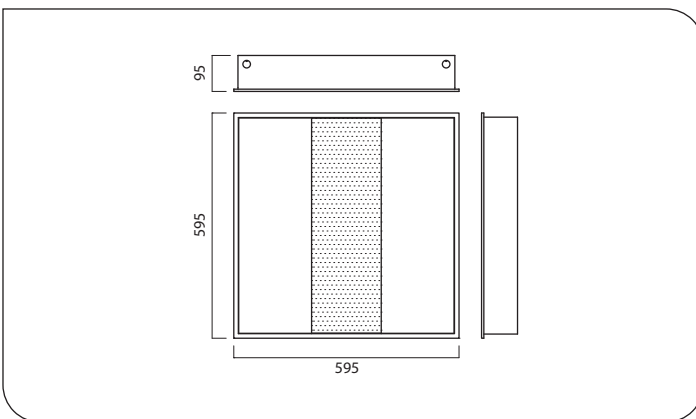

(IL) **ILLINOIS**

Lumafix Brackets - pack of 4

Recessed modular for T5 and PLL lamps, direct/indirect, with perforated steel diffuser.

APPLICATIONS

- Offices and conference rooms
- Reception areas

SPECIFICATION

- For T5 and PLL lamps. Supplied excluding lamps
- European brand ENEC control gear
- For 15-24mm exposed T ceilings and some pull-up installations.

CONSTRUCTION

- Robust steel body
- White semi-gloss powder coated finish
- Perforated steel diffuser