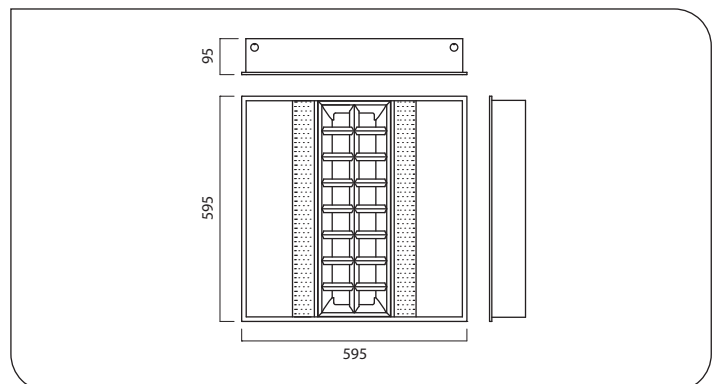

IOWA (IA)

Single-lamp version

Twin-lamp version

Lumafix Brackets - pack of 4

Recessed modular for T5 and PLL lamps, direct/indirect, with louvre.

APPLICATIONS

- Offices and conference rooms
- Reception areas

SPECIFICATION

- For T5 and PLL lamps.
- Supplied excluding lamps
- European brand ENEC control gear
- For 15-24mm exposed T ceilings and some pull-up installations

CONSTRUCTION

- Robust steel body
- White semi-gloss powder coated finish
- Semi-specular double parabolic louvre
- Louvre retained on shoot bolts for easy lamp changing

OPTIONS

- **Emergency.** Maintained 3 hours available on all versions. Add suffix M3.
- **Dimming.** Add suffix 1-10, DSI, DA, SD or CF as required.
- **Pull-up installation.** For installation in 15-24mm exposed T ceilings. For plasterboard and other pull-up installations packs of 4 lumafix brackets are available as separate items.