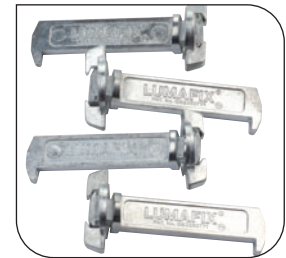

IOWA (IA)

Single-lamp version

Twin-lamp version

Lumafix Brackets - pack of 4

Recessed modular for T5 and PLL lamps, direct/indirect, with louvre.

APPLICATIONS

- Offices and conference rooms
- Reception areas

SPECIFICATION

- For T5 and PLL lamps.
- Supplied excluding lamps
- European brand ENEC control gear
- For 15-24mm exposed T ceilings and some pull-up installations

CONSTRUCTION

- Robust steel body
- White semi-gloss powder coated finish
- Semi-specular double parabolic louvre
- Louvre retained on shoot bolts for easy lamp changing

OPTIONS

- **Emergency.** Maintained 3 hours available on all versions. Add suffix M3.
- **Dimming.** Add suffix 1-10, DSI, DA, SD or CF as required.
- **Pull-up installation.** For installation in 15-24mm exposed T ceilings. For plasterboard and other pull-up installations packs of 4 lumafix brackets are available as separate items.